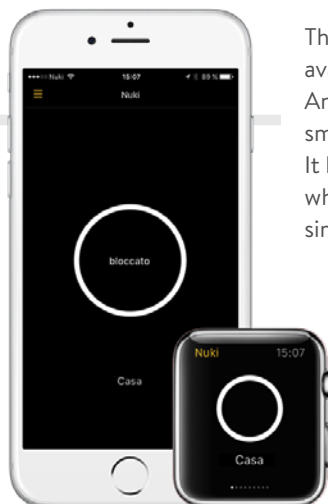

SECURE

Keep everything under control and manage access permissions for your friends and loved ones at any time.

NUKI ECOSYSTEM

NUKI SMART LOCK 2.0

The Nuki Smart Lock is a modern, smart lock solution that allows you to control your lock from your smartphone.

NUKI BRIDGE

The Nuki Bridge connects your Nuki Smart Lock with the Internet and your Nuki Opener. So you can control and manage them remotely at any time.

NUKI FOB

The small, handy Bluetooth key fob allows you to lock and unlock your door, even without a smartphone.

NUKI KEYPAD

With the Nuki Keypad, you can live a completely keyless life and easily open your door with an entry code.

OPEN THE DOOR TO A KEYLESS LIFE

The free Nuki app is available for iOS and Android smartphones and smartwatches. It lets you manage the whole Nuki ecosystem simply and intuitively.